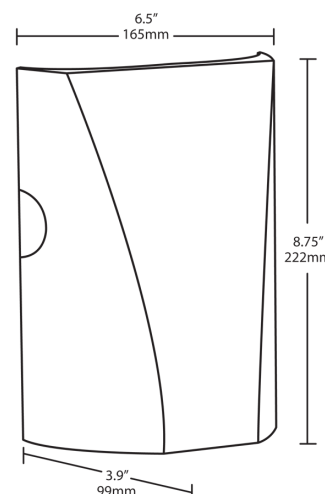

SLIM26

12, 18 and 26 Watt SLIM wallpacks are ultra efficient and deliver impressive light distribution with a compact low-profile design that's super easy to install as a downlight or uplight.

Color: Bronze

Weight: 4.5 lbs

LED Info

Watts: 26W
 Color Temp: 5100K (Cool)
 Color Accuracy: 68
 L70 Lifespan: 100000
 LM79 Lumens: 2,648
 Efficacy: 85 LPW

Driver Info

Type: Constant Current
 120V: 0.27A
 208V: 0.17A
 240V: 0.15A
 277V: 0.13A
 Input Watts: 31W
 Efficiency: 83%

Technical Specifications

UL Listing:

Suitable for wet locations. Suitable for mounting within 1.2m (4ft) of the ground.

IP Rating:

Ingress Protection rating of IP66 for dust and water.

LED:

Multi-chip, long-life LED.